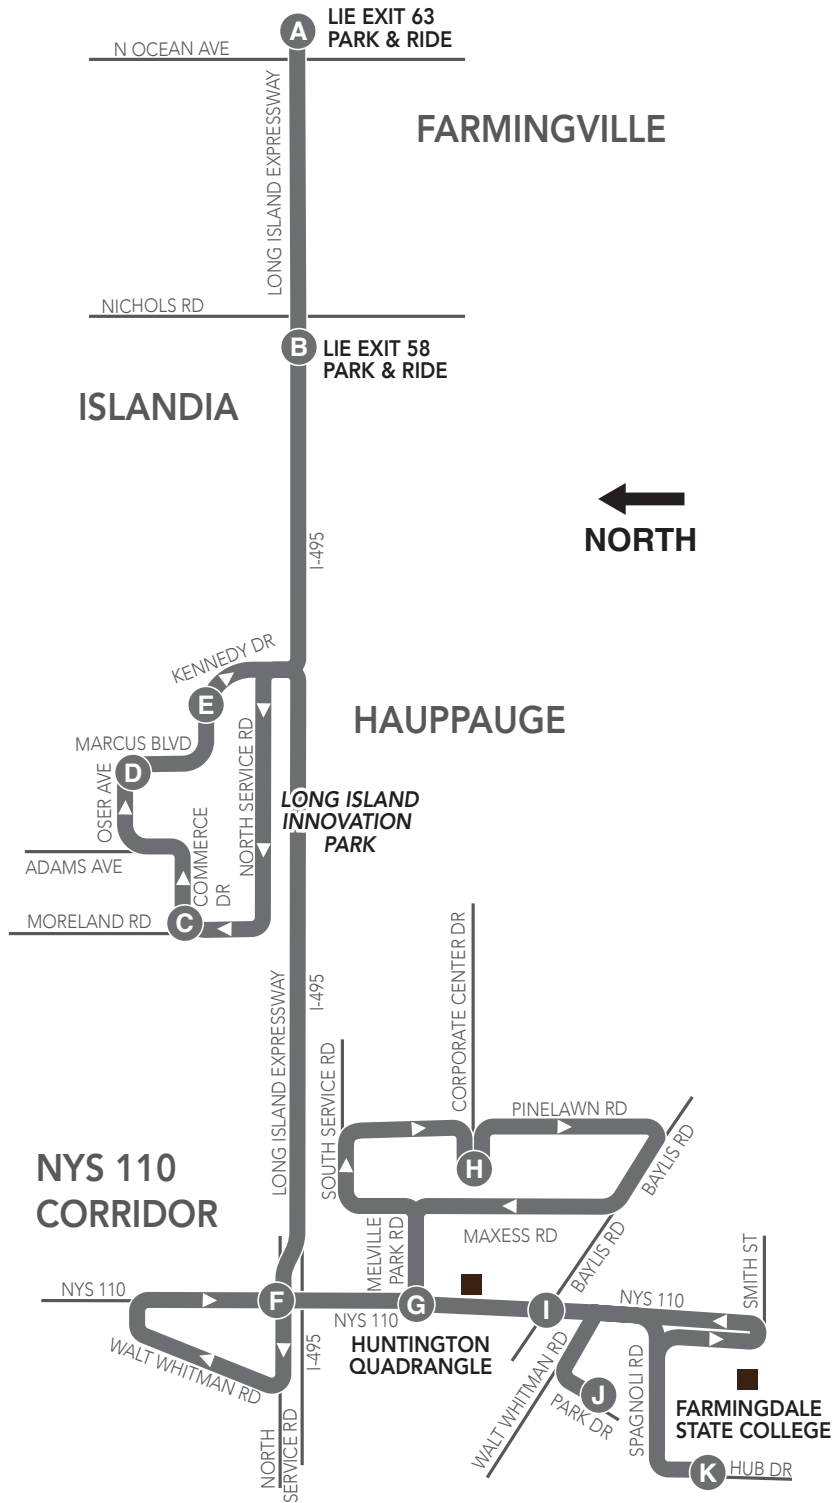

### **Weekdays**

Certain Trips Only  
During Peak Periods

### **Weekends and Holidays**

No Service

*Check timetables in this brochure for exact schedules.*

SC

Farmingville to  
NYS Route 110 Corridor

ROUTE  
MAP

- Route
- A Timepoint
- Point of Interest

*Schematic map.  
Not to scale.*

**WEEKDAYS**  
*Eastbound*

Towards  
NYS Route 110 Corridor

<b>Farmingville</b> LIE Exit 63 Park & Ride	<b>Islandia</b> LIE Exit 58 Park & Ride	<b>Long Island Innovation Park</b> Moreland Rd / Commerce Dr	<b>Long Island Innovation Park</b> Marcus Blvd / Oser Ave	<b>Long Island Innovation Park</b> Kennedy Dr / Plant Ave	<b>NYS Route 110</b> North Service Rd	<b>NYS Route 110</b> Melville Park Rd	<b>NYS Route 110</b> Corporate Center Dr	<b>NYS Route 110</b> Baylis Rd	<b>NYS Route 110</b> Park Dr	<b>NYS Route 110</b> Hub Dr
<b>A</b>	<b>B</b>	<b>C</b>	<b>D</b>	<b>E</b>	<b>F</b>	<b>G</b>	<b>H</b>	<b>I</b>	<b>J</b>	<b>K</b>
6:30	6:42	-	-	-	7:05	7:10	7:14	7:20	7:25	7:30
7:20	-	-	-	-	8:00	8:07	8:12	8:20	-	-
7:40	-	8:05	8:10	8:15	8:30	8:37	8:42	8:50	-	-